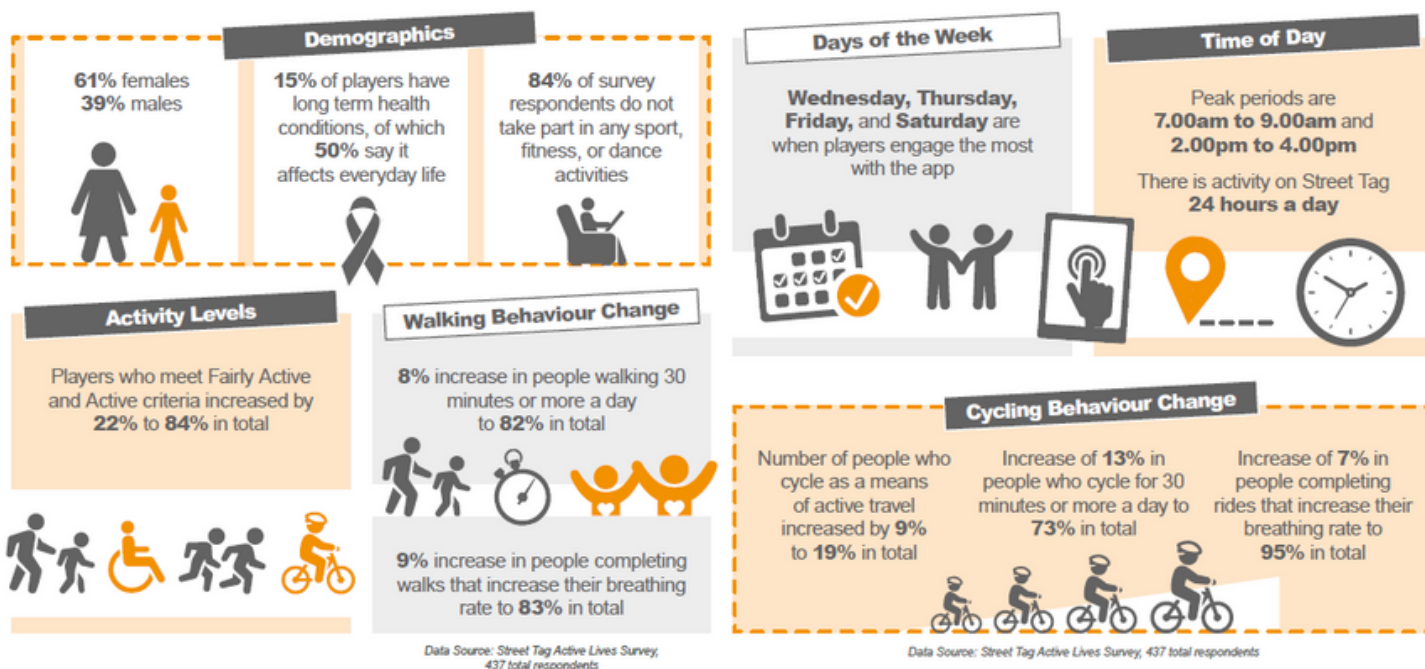

CUMBRIA STREET TAG PLAYER NEWSLETTER

Street Tag 2022 Stats

Key Findings

- 84% of Street Tag players don't take part in any other organised sport or physical activity
- Players who meet fairly active and active criteria increased 22%
- The 50+ age category has the highest percentage of players who meet the criteria to be classed as active
- Cycling as a means of active travel increased by 9%
- People are walking and cycling for longer periods of time, more often in a week, and at a higher intensity

We hope to build on these amazing figures in Year 2 of the Street Tag programme, but what an achievement so far!